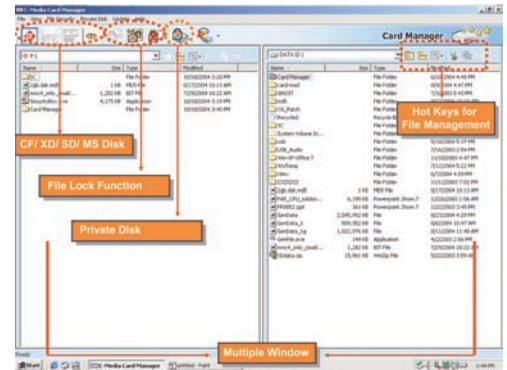

USB 2.0 Ultimate Card Reader Internal 3.5"

Specifications

- ▶ Supports more than 70 types of memory cards
- ▶ On-line upgradeable to meet new specifications or higher capacity of future card types
- ▶ Data exchange between different slots
- ▶ Compact Flash I/II slot (up to 16GB) for: CF I / II, CF Extreme, CF Extreme III, CF Ultra, CF Ultra II, CF Ultra X, High Speed (HS) CF, Hitachi Microdrive, IBM Microdrive, Magicstor
- ▶ Secure Digital (SD) / Multi Media Card (MMC) slot (up to 8GB) for: SD, SD2.0, High Capacity (HC) SD, SD Extreme, SD Extreme III, SD Ultra, SD Ultra II, SD Plus, SD Plus Ultra II, SD Elite Pro, Mini SD*, Micro SD*, MMC, MMC Plus, High Speed (HS) MMC, Dual Voltage (DV) RS MMC*, MMC mobile*, RS MMC*, RS MMC mobile*, HS RS MMC*, T-Flash*, C-Flash*, MMCmicro
- ▶ Memory Stick (MS) slot (up to 8GB) for: MS, MS MagicGate (MG), MS Pro, MS Pro MG, MS Pro Extreme, MS Pro Extreme III, MS Pro Ultra II, High Speed (HS) MS Pro, HS MS Pro MG, MS Duo, MS Duo MG, MS Pro Duo, MS Pro Duo MG, MS Pro Duo Ultra II, HS MS Pro Duo, HS MS Pro Duo MG, MS Select, MS ROM, Micro MS*
- ▶ Smart Media (SM) / xD Picture Card (xD) slot (up to 2GB) for: SM, SSFDC, SM RAM, xD, xD M-type, xD H-type
- ▶ Supports USB 2.0
- ▶ Supports Plug & Play
- ▶ Supports Windows 98SE / 2000 / ME / XP / Vista and Mac OS 10.2 or higher
- ▶ 2x LED indicators for power (green) and activity (red)
- ▶ Material / Color (exchangeable): metal / beige, black, silver

* adapter needed

Software Features

- ▶ User interface designed for card reader application
- ▶ Multi windows for file management: easy copying between different cards or files
- ▶ Automatic card detection
- ▶ Security function for file encryption
- ▶ Private disk function
- ▶ Flexible card icon configuration*, MMCmicro

Package Contents

- ▶ USB 2.0 Ultimate Card Reader Internal 3.5"
- ▶ Setup CD
- ▶ Set of screws
- ▶ Front bezel in black
- ▶ Front bezel in silver